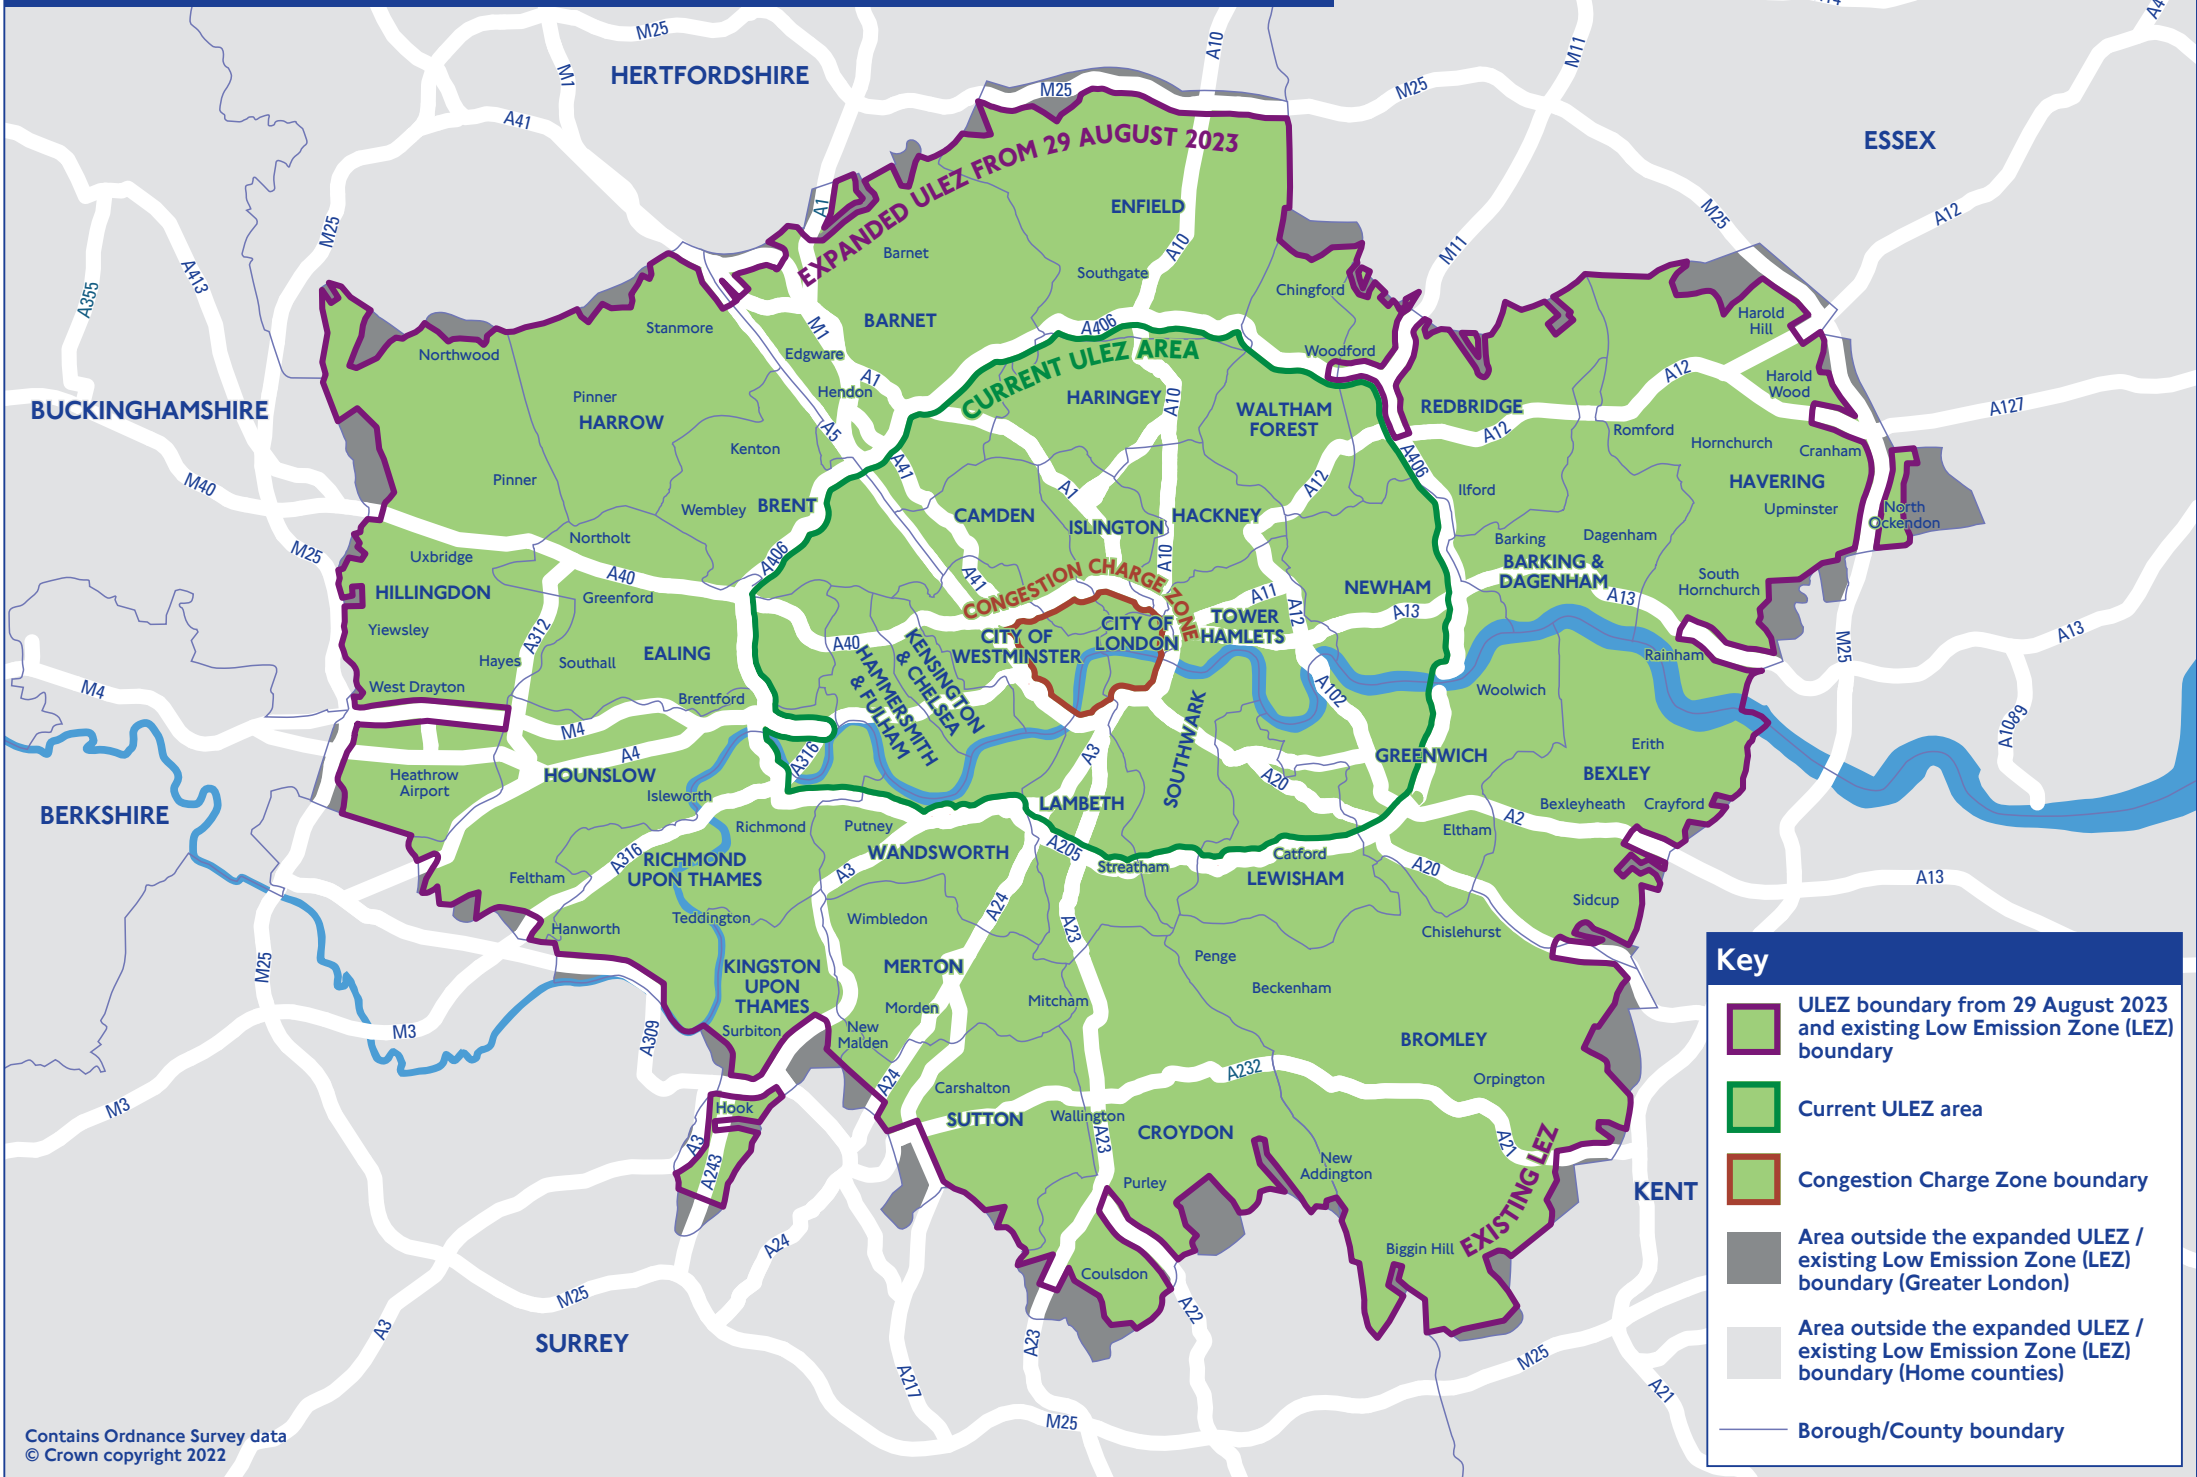

Map showing Ultra Low Emission Zone (ULEZ) expansion from 29 August 2023

Key

- ULEZ boundary from 29 August 2023 and existing Low Emission Zone (LEZ) boundary
- Current ULEZ area
- Congestion Charge Zone boundary
- Area outside the expanded ULEZ / existing Low Emission Zone (LEZ) boundary (Greater London)
- Area outside the expanded ULEZ / existing Low Emission Zone (LEZ) boundary (Home counties)
- Borough/County boundary